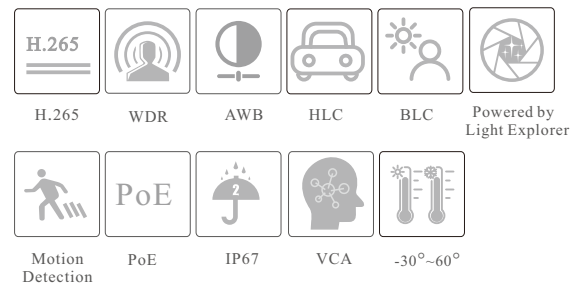

# TD-9524S4H-A

2MP IR Starlight Turret Network Camera

- H.265+ /H.265 /H.264+/H.264/MJPEG coding
- Max.resolution: 2MP ( 1920 × 1080)
- ICR auto switch, true day / night vision
- Starlight
- 3D DNR, WDR, HLC, BLC, smart IR, etc.
- 20~30m IR night view distance
- Built-in micro SD card slot, up to 256GB
- 1CH built-in MIC; 1CH audio input
- DC12V/PoE power supply
- IP 67 ingress protection
- Support three streams
- Support remote monitoring by smart phones& tablet PCs with iOS and Android OS
- Support P2P function
- Intelligent analytics