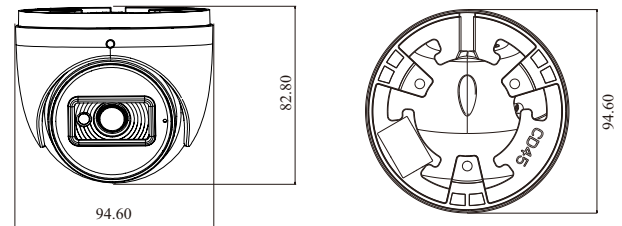

DORI Distance				
Lens	Detect	Observe	Recognize	Identify
2.8mm	41.49m(135.13ft)	16.60m(54.46ft)	8.30m(27.23ft)	4.15m(13.61ft)
3.6mm	50.64m(166.14ft)	20.26m(66.46ft)	10.13m(33.23ft)	5.06m(16.60ft)
<b>Others</b>				
Power Supply	DC12V/PoE			
Power Consumption	< 5.5W			
Operating Environment	- 30 °C ~ 60 °C (-22°F~140°F);Humidity: less than 95 % (non-condensing)			
Storage Environment	- 30 °C ~ 65°C (-22°F~149°F), Humidity: less than 95 % (non-condensing)			
Dimensions ( mm )	Ø 94.6 × 82.8			
Weight ( net )	Approx. 0.46KG			
Installation	Ceiling mounting; Wall mounting			
Certificate	CE, FCC			
Environmental Protection	Complies with Directive EU RoHS, WEEE(2012/19/EU) , directive 94/62/EC and REACH(EC1907/2006)			

### DIMENSIONS