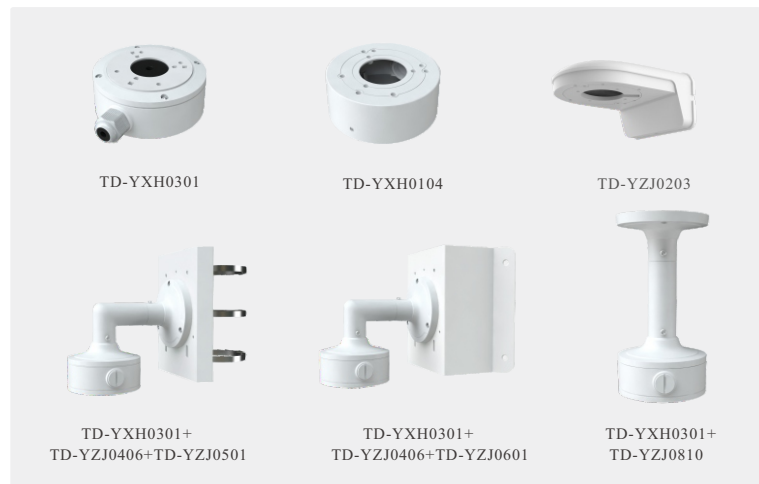

AVAILABLE ACCESSORIES

AVAILABLE MODEL

Available Model	TD-9524S4H-A(D/PE/AR2)